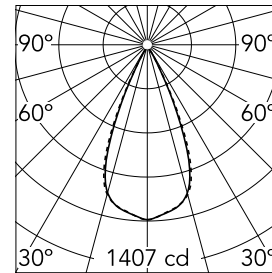

Light Shadow Adjustable No Trim Dali Version 4 Spots Optic Wide Flood

03.7365.40ADA - White/Gold

Recessed integrated luminaire with 4 LED lighting spots. Remote power supply included (220-240V).

Main specifications

Number of heads	1	Net lumen (lm)	764
Lamp category	LED	Mountings	Ceiling recessed
Power (W)	10.8W	Environment	Indoor dry location
CCT (K)	3000K		
CRI	90		

Optical

Lighting type	Direct
LED type	Power LED
Light distribution	Symmetric
Optical type	Wide flood
Beam angle (°)	46
Beam angle C90-270 (°)	46

Physical

Color	White/Gold	Length (mm)	149
Orientation	Adjustable		
Recessed depth (mm)	75		
Weight (kg)	0.34		
Tilt (°)	30		

Note

It requires a pre-installation frame, to be ordered separately.

Light Shadow Adjustable No Trim Dali Version 4 Spots Optic Wide Flood