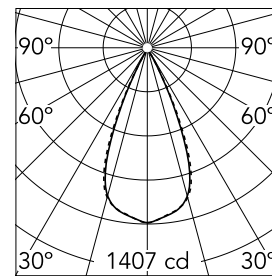

Number of heads	1	Net lumen (lm)	764
Lamp category	LED	Mountings	Ceiling recessed
Power (W)	10.8W	Environment	Indoor
CCT (K)	3000K		
CRI	90		

Optical

Lighting type	Direct
LED type	Power LED
Light distribution	Symmetric
Optical type	Wide flood
Beam angle (°)	46
Beam angle C90-270 (°)	46

Physical

Color	Black/Gold	Length (mm)	149
Orientation	Adjustable		
Recessed depth (mm)	75		
Weight (kg)	0.34		
Tilt (°)	30		

Note

It requires a pre-installation frame, to be ordered separately.

Light Shadow Adjustable No Trim Dali Version 4 Spots Optic Wide Flood