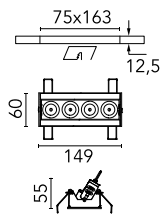

Light Shadow Adjustable No Trim Dali Version 4 Spots Optic Wide Flood

03.7365.14ADA - Black/Gold

Recessed integrated luminaire with 4 LED lighting spots. Remote power supply included (220-240V).