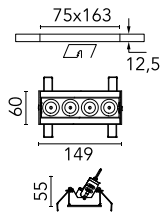

Light Shadow Adjustable No Trim Dali Version 4 Spots Optic Wide Flood

03.7364.40ADA - White/Chrome

Recessed integrated luminaire with 4 LED lighting spots. Remote power supply included (220-240V).

Main specifications

Number of heads	1	Net lumen (lm)	789
Lamp category	LED	Mountings	Ceiling recessed
Power (W)	10.8W	Environment	Indoor dry location
CCT (K)	3000K		
CRI	90		

Optical

Lighting type	Direct
LED type	Power LED
Light distribution	Symmetric
Optical type	Wide flood
Beam angle (°)	44
Beam angle C90-270 (°)	44

Physical

Color	White/Chrome	Length (mm)	149
Orientation	Adjustable		
Recessed depth (mm)	75		
Weight (kg)	0.34		
Tilt (°)	30		

Note

It requires a pre-installation frame, to be ordered separately.

Light Shadow Adjustable No Trim Dali Version 4 Spots Optic Wide Flood