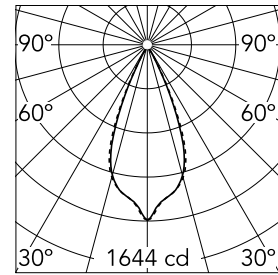

Light Shadow Adjustable No Trim Dali Version 4 Spots Optic Wide Flood

03.7364.40ADA - White/Chrome

Recessed integrated luminaire with 4 LED lighting spots. Remote power supply included (220-240V).

Main specifications

Number of heads	1	Net lumen (lm)	789
Lamp category	LED	Mountings	Ceiling recessed
Power (W)	10.8W	Environment	Indoor dry location
CCT (K)	3000K		
CRI	90		

Optical

Lighting type	Direct
LED type	Power LED
Light distribution	Symmetric
Optical type	Wide flood
Beam angle (°)	44
Beam angle C90-270 (°)	44

Physical

Color	White/Chrome	Length (mm)	149
Orientation	Adjustable		
Recessed depth (mm)	75		
Weight (kg)	0.34		
Tilt (°)	30		

Note

It requires a pre-installation frame, to be ordered separately.

Light Shadow Adjustable No Trim Dali Version 4 Spots Optic Wide Flood