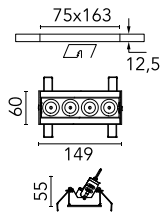

Light Shadow Adjustable No Trim Dali Version 4 Spots Optic Wide Flood

03.7361.14ADA - Black/Gold

Recessed integrated luminaire with 4 LED lighting spots. Remote power supply included (220-240V).