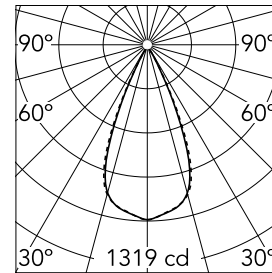

Number of heads	1	Net lumen (lm)	716
Lamp category	LED	Mountings	Ceiling recessed
Power (W)	10.8W	Environment	Indoor dry location
CCT (K)	2700K		
CRI	90		

Optical

Lighting type	Direct
LED type	Power LED
Light distribution	Symmetric
Optical type	Wide flood
Beam angle (°)	46
Beam angle C90-270 (°)	46

Physical

Color	Black/Gold	Length (mm)	149
Orientation	Adjustable		
Recessed depth (mm)	75		
Weight (kg)	0.34		
Tilt (°)	30		

Note

It requires a pre-installation frame, to be ordered separately.

Light Shadow Adjustable No Trim Dali Version 4 Spots Optic Wide Flood