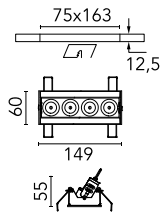

Light Shadow Adjustable No Trim Dali Version 4 Spots Optic Wide Flood

03.7360.40ADA - White/Chrome

Recessed integrated luminaire with 4 LED lighting spots. Remote power supply included (220-240V).

Main specifications

Number of heads	1	Net lumen (lm)	739
Lamp category	LED	Mountings	Ceiling recessed
Power (W)	10.8W	Environment	Indoor
CCT (K)	2700K		
CRI	90		

Optical

Lighting type	Direct
LED type	Power LED
Light distribution	Symmetric
Optical type	Wide flood
Beam angle (°)	44
Beam angle C90-270 (°)	44

Physical

Color	White/Chrome	Length (mm)	149
Orientation	Adjustable		
Recessed depth (mm)	75		
Weight (kg)	0.34		
Tilt (°)	30		

Note

It requires a pre-installation frame, to be ordered separately.

Light Shadow Adjustable No Trim Dali Version 4 Spots Optic Wide Flood