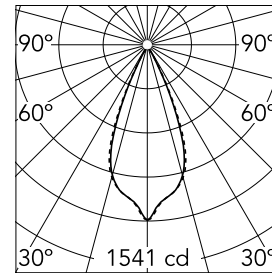

Light Shadow Adjustable No Trim Dali Version 4 Spots Optic Wide Flood

03.7360.40ADA - White/Chrome

Recessed integrated luminaire with 4 LED lighting spots. Remote power supply included (220-240V).

Main specifications

Number of heads	1	Net lumen (lm)	739
Lamp category	LED	Mountings	Ceiling recessed
Power (W)	10.8W	Environment	Indoor
CCT (K)	2700K		
CRI	90		

Optical

Lighting type	Direct
LED type	Power LED
Light distribution	Symmetric
Optical type	Wide flood
Beam angle (°)	44
Beam angle C90-270 (°)	44

Physical

Color	White/Chrome	Length (mm)	149
Orientation	Adjustable		
Recessed depth (mm)	75		
Weight (kg)	0.34		
Tilt (°)	30		

Note

It requires a pre-installation frame, to be ordered separately.

Light Shadow Adjustable No Trim Dali Version 4 Spots Optic Wide Flood