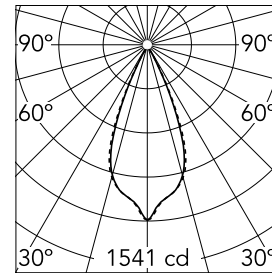

### Optical

<b>Lighting type</b>	Direct
<b>LED type</b>	Power LED
<b>Light distribution</b>	Symmetric
<b>Optical type</b>	Wide flood
<b>Beam angle (°)</b>	44
<b>Beam angle C90-270 (°)</b>	44

Beam Angle:	44°		
	h(m)	E(lx)	D(m)
1	1541	0.80	
2	385	1.60	
3	171	2.40	
4	96	3.19	
5	62	3.99	

### Physical

<b>Color</b>	Black/Chrome	<b>Length (mm)</b>	149
<b>Orientation</b>	Adjustable		
<b>Recessed depth (mm)</b>	75		
<b>Weight (kg)</b>	0.34		
<b>Tilt (°)</b>	30		