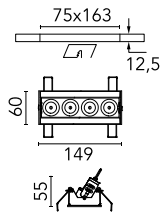

### Main specifications

<b>Number of heads</b>	1	<b>Net lumen (lm)</b>	739
<b>Lamp category</b>	LED	<b>Mountings</b>	Ceiling recessed
<b>Power (W)</b>	10.8W	<b>Environment</b>	Indoor
<b>CCT (K)</b>	2700K		
<b>CRI</b>	90		

### Optical

<b>Lighting type</b>	Direct
<b>LED type</b>	Power LED
<b>Light distribution</b>	Symmetric
<b>Optical type</b>	Wide flood
<b>Beam angle (°)</b>	44
<b>Beam angle C90-270 (°)</b>	44

Beam Angle:	44°		
	h(m)	E(lx)	D(m)
1	1541	0.80	
2	385	1.60	
3	171	2.40	
4	96	3.19	
5	62	3.99	

### Physical

<b>Color</b>	Black/Chrome	<b>Length (mm)</b>	149
<b>Orientation</b>	Adjustable		
<b>Recessed depth (mm)</b>	75		
<b>Weight (kg)</b>	0.34		
<b>Tilt (°)</b>	30		