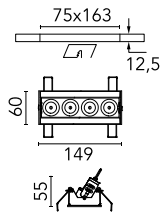

Light Shadow Adjustable No Trim Dali Version 4 Spots Optic Wide Flood

■ 03.7359.40ADA - White/Black

Recessed integrated luminaire with 4 LED lighting spots. Remote power supply included (220-240V).

Main specifications

Number of heads	1	Net lumen (lm)	735
Lamp category	LED	Mountings	Ceiling recessed
Power (W)	10.8W	Environment	Indoor dry location
CCT (K)	2700K		
CRI	90		

Optical

Lighting type	Direct
LED type	Power LED
Light distribution	Symmetric
Optical type	Wide flood
Beam angle (°)	46
Beam angle C90-270 (°)	46

Physical

Color	White/Black	Length (mm)	149
Orientation	Adjustable		
Recessed depth (mm)	75		
Weight (kg)	0.34		
Tilt (°)	30		

Note

It requires a pre-installation frame, to be ordered separately.

Light Shadow Adjustable No Trim Dali Version 4 Spots Optic Wide Flood