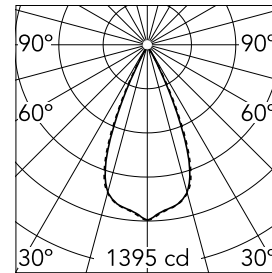

Light Shadow Adjustable No Trim Dali Version 4 Spots Optic Wide Flood

■ 03.7359.40ADA - White/Black

Recessed integrated luminaire with 4 LED lighting spots. Remote power supply included (220-240V).

Main specifications

Number of heads	1	Net lumen (lm)	735
Lamp category	LED	Mountings	Ceiling recessed
Power (W)	10.8W	Environment	Indoor dry location
CCT (K)	2700K		
CRI	90		

Optical

Lighting type	Direct
LED type	Power LED
Light distribution	Symmetric
Optical type	Wide flood
Beam angle (°)	46
Beam angle C90-270 (°)	46

Physical

Color	White/Black	Length (mm)	149
Orientation	Adjustable		
Recessed depth (mm)	75		
Weight (kg)	0.34		
Tilt (°)	30		

Note

It requires a pre-installation frame, to be ordered separately.

Light Shadow Adjustable No Trim Dali Version 4 Spots Optic Wide Flood