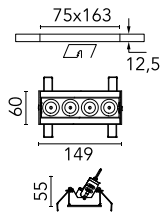

Light Shadow Adjustable No Trim Dali Version 4 Spots Optic Spot

03.8931.40ADA - White/Gold

Recessed integrated luminaire with 4 LED lighting spots. Remote power supply included (220-240V).

Main specifications

Number of heads	1	Net lumen (lm)	785
Lamp category	LED	Mountings	Ceiling recessed
Power (W)	10.8W	Environment	Indoor dry location
CCT (K)	3000K		
CRI	90		

Optical

Lighting type	Direct
LED type	Power LED
Light distribution	Symmetric
Optical type	Spot
Beam angle (°)	10
Beam angle C90-270 (°)	10

Physical

Color	White/Gold	Length (mm)	149
Orientation	Adjustable		
Recessed depth (mm)	75		
Weight (kg)	0.34		
Tilt (°)	30		

Note

It requires a pre-installation frame, to be ordered separately.

Light Shadow Adjustable No Trim Dali Version 4 Spots Optic Spot