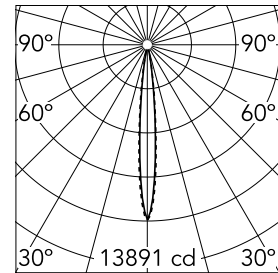

Number of heads	1	Net lumen (lm)	785
Lamp category	LED	Mountings	Ceiling recessed
Power (W)	10.8W	Environment	Indoor dry location
CCT (K)	3000K		
CRI	90		

Optical

Lighting type	Direct
LED type	Power LED
Light distribution	Symmetric
Optical type	Spot
Beam angle (°)	10
Beam angle C90-270 (°)	10

Physical

Color	White/Gold	Length (mm)	149
Orientation	Adjustable		
Recessed depth (mm)	75		
Weight (kg)	0.34		
Tilt (°)	30		

Note

It requires a pre-installation frame, to be ordered separately.

Light Shadow Adjustable No Trim Dali Version 4 Spots Optic Spot