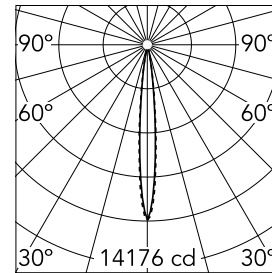

### Main specifications

<b>Number of heads</b>	1	<b>Net lumen (lm)</b>	805
<b>Lamp category</b>	LED	<b>Mountings</b>	Ceiling recessed
<b>Power (W)</b>	10.8W	<b>Environment</b>	Indoor
<b>CCT (K)</b>	3000K		
<b>CRI</b>	90		

### Optical

<b>Lighting type</b>	Direct
<b>LED type</b>	Power LED
<b>Light distribution</b>	Symmetric
<b>Optical type</b>	Spot
<b>Beam angle (°)</b>	10
<b>Beam angle C90-270 (°)</b>	10

Beam Angle: 10°

	h(m)	E(lx)	D(m)
1	14176	0.18	
2	3544	0.36	
3	1575	0.55	
4	886	0.73	
5	567	0.91	

Luminous flux luminaire  
805 lm (EXTREME CUT OFF)

### Physical

<b>Color</b>	White/Chrome	<b>Length (mm)</b>	149
<b>Orientation</b>	Adjustable		
<b>Recessed depth (mm)</b>	75		
<b>Weight (kg)</b>	0.34		
<b>Tilt (°)</b>	30		