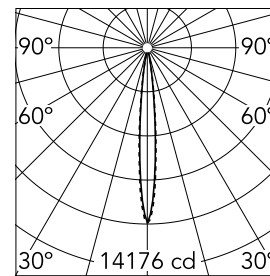

| | | | |
|------------------------|-------|-----------------------|---------------------|
| Number of heads | 1 | Net lumen (lm) | 805 |
| Lamp category | LED | Mountings | Ceiling recessed |
| Power (W) | 10.8W | Environment | Indoor dry location |
| CCT (K) | 3000K | | |
| CRI | 90 | | |

Optical

| | |
|-------------------------------|-----------|
| Lighting type | Direct |
| LED type | Power LED |
| Light distribution | Symmetric |
| Optical type | Spot |
| Beam angle (°) | 10 |
| Beam angle C90-270 (°) | 10 |

| | | | |
|--------------------|-------------|--------------|-------------|
| Beam Angle: | 10° | | |
| | h(m) | E(lx) | D(m) |
| | 1 | 14176 | 0.18 |
| | 2 | 3544 | 0.36 |
| | 3 | 1575 | 0.55 |
| | 4 | 886 | 0.73 |
| | 5 | 567 | 0.91 |

Physical

| | | | |
|----------------------------|--------------|--------------------|-----|
| Color | Black/Chrome | Length (mm) | 149 |
| Orientation | Adjustable | | |
| Recessed depth (mm) | 75 | | |
| Weight (kg) | 0.34 | | |
| Tilt (°) | 30 | | |