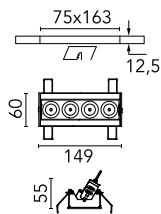

Light Shadow Adjustable No Trim Dali Version 4 Spots Optic Spot

03.8930.14ADA - Black/Chrome

Recessed integrated luminaire with 4 LED lighting spots. Remote power supply included (220-240V).