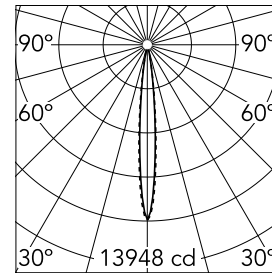

Number of heads	1	Net lumen (lm)	773
Lamp category	LED	Mountings	Ceiling recessed
Power (W)	10.8W	Environment	Indoor dry location
CCT (K)	3000K		
CRI	90		

Optical

Lighting type	Direct
LED type	Power LED
Light distribution	Symmetric
Optical type	Spot
Beam angle (°)	10
Beam angle C90-270 (°)	10

Physical

Color	Black/Black	Length (mm)	149
Orientation	Adjustable		
Recessed depth (mm)	75		
Weight (kg)	0.34		
Tilt (°)	30		

Note

It requires a pre-installation frame, to be ordered separately.

Light Shadow Adjustable No Trim Dali Version 4 Spots Optic Spot