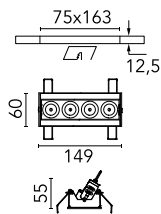

Light Shadow Adjustable No Trim Dali Version 4 Spots Optic Spot

03.8928.40ADA - White/White

Recessed integrated luminaire with 4 LED lighting spots. Remote power supply included (220-240V).

Main specifications

Number of heads	1	Net lumen (lm)	801
Lamp category	LED	Mountings	Ceiling recessed
Power (W)	10.8W	Environment	Indoor
CCT (K)	3000K		
CRI	90		

Optical

Lighting type	Direct
LED type	Power LED
Light distribution	Symmetric
Optical type	Spot
Beam angle (°)	10
Beam angle C90-270 (°)	10

Physical

Color	White/White	Length (mm)	149
Orientation	Adjustable		
Recessed depth (mm)	75		
Weight (kg)	0.34		
Tilt (°)	30		

Note

It requires a pre-installation frame, to be ordered separately.

Light Shadow Adjustable No Trim Dali Version 4 Spots Optic Spot