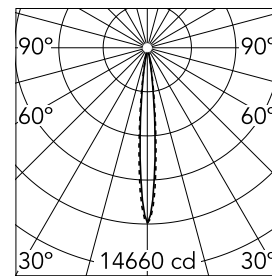

Light Shadow Adjustable No Trim Dali Version 4 Spots Optic Spot

03.8928.40ADA - White/White

Recessed integrated luminaire with 4 LED lighting spots. Remote power supply included (220-240V).

Main specifications

Number of heads	1	Net lumen (lm)	801
Lamp category	LED	Mountings	Ceiling recessed
Power (W)	10.8W	Environment	Indoor
CCT (K)	3000K		
CRI	90		

Optical

Lighting type	Direct
LED type	Power LED
Light distribution	Symmetric
Optical type	Spot
Beam angle (°)	10
Beam angle C90-270 (°)	10

Physical

Color	White/White	Length (mm)	149
Orientation	Adjustable		
Recessed depth (mm)	75		
Weight (kg)	0.34		
Tilt (°)	30		

Note

It requires a pre-installation frame, to be ordered separately.

Light Shadow Adjustable No Trim Dali Version 4 Spots Optic Spot