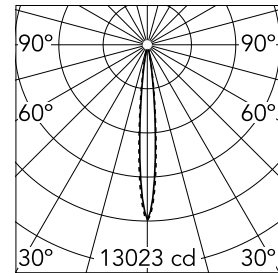

Light Shadow Adjustable No Trim Dali Version 4 Spots Optic Spot

03.8927.40ADA - White/Gold

Recessed integrated luminaire with 4 LED lighting spots. Remote power supply included (220-240V).

Main specifications

Number of heads	1	Net lumen (lm)	736
Lamp category	LED	Mountings	Ceiling recessed
Power (W)	10.8W	Environment	Indoor dry location
CCT (K)	2700K		
CRI	90		

Optical

Lighting type	Direct
LED type	Power LED
Light distribution	Symmetric
Optical type	Spot
Beam angle (°)	10
Beam angle C90-270 (°)	10

Physical

Color	White/Gold	Length (mm)	149
Orientation	Adjustable		
Recessed depth (mm)	75		
Weight (kg)	0.34		
Tilt (°)	30		

Note

It requires a pre-installation frame, to be ordered separately.

Light Shadow Adjustable No Trim Dali Version 4 Spots Optic Spot