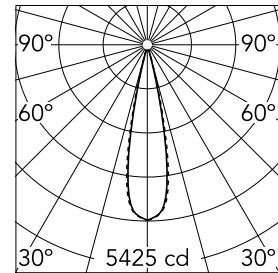

### Main specifications

<b>Number of heads</b>	1	<b>Net lumen (lm)</b>	793
<b>Lamp category</b>	LED	<b>Mountings</b>	Ceiling recessed
<b>Power (W)</b>	10.8W	<b>Environment</b>	Indoor dry location
<b>CCT (K)</b>	3000K		
<b>CRI</b>	90		

### Optical

<b>Lighting type</b>	Direct
<b>LED type</b>	Power LED
<b>Light distribution</b>	Symmetric
<b>Optical type</b>	Medium
<b>Beam angle (°)</b>	22
<b>Beam angle C90-270 (°)</b>	22

Beam Angle: 22°

h(m) E(lx) D(m)

1 5425 0.39

2 1356 0.78

3 603 1.17

4 339 1.56

5 217 1.95

Luminous flux luminaire  
793 lm (EXTREME CUT OFF)

### Physical

<b>Color</b>	White/Black	<b>Length (mm)</b>	149
<b>Orientation</b>	Adjustable		
<b>Recessed depth (mm)</b>	75		
<b>Weight (kg)</b>	0.34		
<b>Tilt (°)</b>	30		