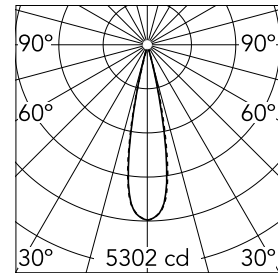

Number of heads	1	Net lumen (lm)	793
Lamp category	LED	Mountings	Ceiling recessed
Power (W)	10.8W	Environment	Indoor dry location
CCT (K)	3000K		
CRI	90		

Optical

Lighting type	Direct
LED type	Power LED
Light distribution	Symmetric
Optical type	Medium
Beam angle (°)	22
Beam angle C90-270 (°)	22

Physical

Color	Black/White	Length (mm)	149
Orientation	Adjustable		
Recessed depth (mm)	75		
Weight (kg)	0.34		
Tilt (°)	30		

Note

It requires a pre-installation frame, to be ordered separately.

Light Shadow Adjustable No Trim Dali Version 4 Spots Optic Medium