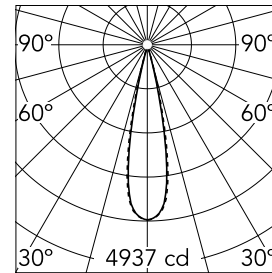

### Main specifications

<b>Number of heads</b>	1	<b>Net lumen (lm)</b>	738
<b>Lamp category</b>	LED	<b>Mountings</b>	Ceiling recessed
<b>Power (W)</b>	10.8W	<b>Environment</b>	Indoor dry location
<b>CCT (K)</b>	2700K		
<b>CRI</b>	90		

### Optical

<b>Lighting type</b>	Direct
<b>LED type</b>	Power LED
<b>Light distribution</b>	Symmetric
<b>Optical type</b>	Medium
<b>Beam angle (°)</b>	22
<b>Beam angle C90-270 (°)</b>	22

Beam Angle: 22°

h(m)	E(lx)	D(m)
1	4937	0.39
2	1234	0.78
3	549	1.17
4	309	1.56
5	197	1.95

Luminous flux luminaire  
738 lm (EXTREME CUT OFF)

### Physical

<b>Color</b>	Black/Gold	<b>Length (mm)</b>	149
<b>Orientation</b>	Adjustable		
<b>Recessed depth (mm)</b>	75		
<b>Weight (kg)</b>	0.34		
<b>Tilt (°)</b>	30		