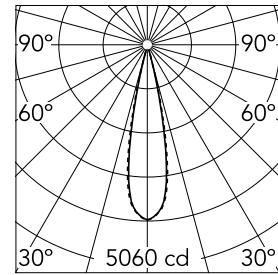

Number of heads	1	Net lumen (lm)	752
Lamp category	LED	Mountings	Ceiling recessed
Power (W)	10.8W	Environment	Indoor dry location
CCT (K)	2700K		
CRI	90		

Optical

Lighting type	Direct
LED type	Power LED
Light distribution	Symmetric
Optical type	Medium
Beam angle (°)	22
Beam angle C90-270 (°)	22

Physical

Color	White/Chrome	Length (mm)	149
Orientation	Adjustable		
Recessed depth (mm)	75		
Weight (kg)	0.34		
Tilt (°)	30		

Note

It requires a pre-installation frame, to be ordered separately.

Light Shadow Adjustable No Trim Dali Version 4 Spots Optic Medium