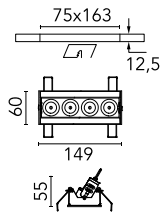

Light Shadow Adjustable No Trim Dali Version 4 Spots Optic Medium

03.9422.40ADA - White/Chrome

Recessed integrated luminaire with 4 LED lighting spots. Remote power supply included (220-240V).