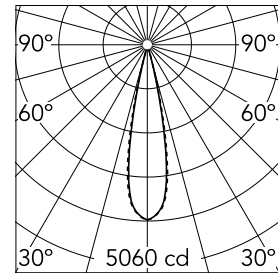

Number of heads	1	Net lumen (lm)	752
Lamp category	LED	Mountings	Ceiling recessed
Power (W)	10.8W	Environment	Indoor dry location
CCT (K)	2700K		
CRI	90		

Optical

Lighting type	Direct
LED type	Power LED
Light distribution	Symmetric
Optical type	Medium
Beam angle (°)	22
Beam angle C90-270 (°)	22

Physical

Color	Black/Chrome	Length (mm)	149
Orientation	Adjustable		
Recessed depth (mm)	75		
Weight (kg)	0.34		
Tilt (°)	30		

Note

It requires a pre-installation frame, to be ordered separately.

Light Shadow Adjustable No Trim Dali Version 4 Spots Optic Medium