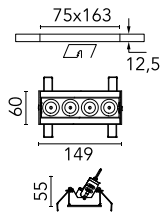

Light Shadow Adjustable No Trim Dali Version 4 Spots Optic Medium

03.9422.14ADA - Black/Chrome

Recessed integrated luminaire with 4 LED lighting spots. Remote power supply included (220-240V).