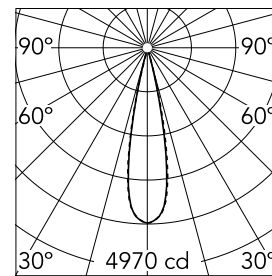

Number of heads	1	Net lumen (lm)	744
Lamp category	LED	Mountings	Ceiling recessed
Power (W)	10.8W	Environment	Indoor dry location
CCT (K)	2700K		
CRI	90		

Optical

Lighting type	Direct
LED type	Power LED
Light distribution	Symmetric
Optical type	Medium
Beam angle (°)	22
Beam angle C90-270 (°)	22

Physical

Color	White/White	Length (mm)	149
Orientation	Adjustable		
Recessed depth (mm)	75		
Weight (kg)	0.34		
Tilt (°)	30		

Note

It requires a pre-installation frame, to be ordered separately.

Light Shadow Adjustable No Trim Dali Version 4 Spots Optic Medium