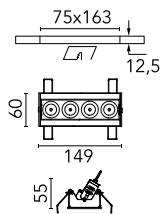

Light Shadow Adjustable No Trim Dali Version 4 Spots Optic Medium

03.9420.40ADA - White/White

Recessed integrated luminaire with 4 LED lighting spots. Remote power supply included (220-240V).