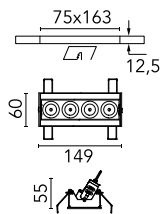

Light Shadow Adjustable No Trim Dali Version 4 Spots Optic Flood

03.9438.40ADA - White/Gold

Recessed integrated luminaire with 4 LED lighting spots. Remote power supply included (220-240V).