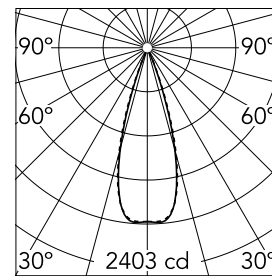

Light Shadow Adjustable No Trim Dali Version 4 Spots Optic Flood

03.9438.40ADA - White/Gold

Recessed integrated luminaire with 4 LED lighting spots. Remote power supply included (220-240V).

Main specifications

Number of heads	1	Net lumen (lm)	781
Lamp category	LED	Mountings	Ceiling recessed
Power (W)	10.8W	Environment	Indoor dry location
CCT (K)	3000K		
CRI	90		

Optical

Lighting type	Direct
LED type	Power LED
Light distribution	Symmetric
Optical type	Flood
Beam angle (°)	33
Beam angle C90-270 (°)	33

Physical

Color	White/Gold	Length (mm)	149
Orientation	Adjustable		
Recessed depth (mm)	75		
Weight (kg)	0.34		
Tilt (°)	30		

Note

It requires a pre-installation frame, to be ordered separately.

Light Shadow Adjustable No Trim Dali Version 4 Spots Optic Flood