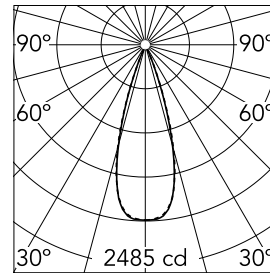

Optical

| | |
|------------------------|-----------|
| Lighting type | Direct |
| LED type | Power LED |
| Light distribution | Symmetric |
| Optical type | Flood |
| Beam angle (°) | 33 |
| Beam angle C90-270 (°) | 33 |

| | | | |
|-------------|------|-------|------|
| Beam Angle: | 33° | | |
| | h(m) | E(lx) | D(m) |
| 1 | 2485 | 0.60 | |
| 2 | 621 | 1.19 | |
| 3 | 276 | 1.79 | |
| 4 | 155 | 2.38 | |
| 5 | 99 | 2.98 | |

Physical

| | | | |
|---------------------|--------------|-------------|-----|
| Color | Black/Chrome | Length (mm) | 149 |
| Orientation | Adjustable | | |
| Recessed depth (mm) | 75 | | |
| Weight (kg) | 0.34 | | |
| Tilt (°) | 30 | | |