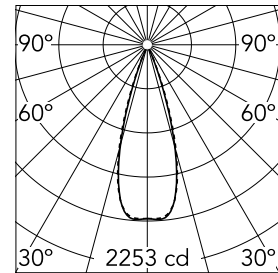

### Main specifications

<b>Number of heads</b>	1	<b>Net lumen (lm)</b>	732
<b>Lamp category</b>	LED	<b>Mountings</b>	Ceiling recessed
<b>Power (W)</b>	10.8W	<b>Environment</b>	Indoor dry location
<b>CCT (K)</b>	2700K		
<b>CRI</b>	90		

### Optical

<b>Lighting type</b>	Direct
<b>LED type</b>	Power LED
<b>Light distribution</b>	Symmetric
<b>Optical type</b>	Flood
<b>Beam angle (°)</b>	33
<b>Beam angle C90-270 (°)</b>	33

Beam Angle:	33°		
	h(m)	E(lx)	D(m)
1	2253	0.60	
2	563	1.20	
3	250	1.79	
4	141	2.39	
5	90	2.99	

Luminous flux luminaire  
732 lm (EXTREME CUT OFF)

### Physical

<b>Color</b>	Black/Gold	<b>Length (mm)</b>	149
<b>Orientation</b>	Adjustable		
<b>Recessed depth (mm)</b>	75		
<b>Weight (kg)</b>	0.34		
<b>Tilt (°)</b>	30		