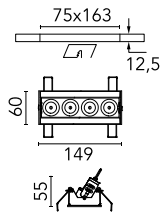

### Main specifications

<b>Number of heads</b>	1	<b>Net lumen (lm)</b>	732
<b>Lamp category</b>	LED	<b>Mountings</b>	Ceiling recessed
<b>Power (W)</b>	10.8W	<b>Environment</b>	Indoor dry location
<b>CCT (K)</b>	2700K		
<b>CRI</b>	90		

### Physical

<b>Color</b>	Black/Gold	<b>Length (mm)</b>	149
<b>Orientation</b>	Adjustable		
<b>Recessed depth (mm)</b>	75		
<b>Weight (kg)</b>	0.34		
<b>Tilt (°)</b>	30		