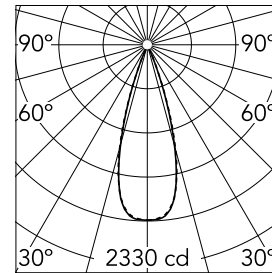

Light Shadow Adjustable No Trim Dali Version 4 Spots Optic Flood

03.9427.40ADA - White/Chrome

Recessed integrated luminaire with 4 LED lighting spots. Remote power supply included (220-240V).

Main specifications

Number of heads	1	Net lumen (lm)	752
Lamp category	LED	Mountings	Ceiling recessed
Power (W)	10.8W	Environment	Indoor
CCT (K)	2700K		
CRI	90		

Optical

Lighting type	Direct
LED type	Power LED
Light distribution	Symmetric
Optical type	Flood
Beam angle (°)	33
Beam angle C90-270 (°)	33

Physical

Color	White/Chrome	Length (mm)	149
Orientation	Adjustable		
Recessed depth (mm)	75		
Weight (kg)	0.34		
Tilt (°)	30		

Note

It requires a pre-installation frame, to be ordered separately.

Light Shadow Adjustable No Trim Dali Version 4 Spots Optic Flood