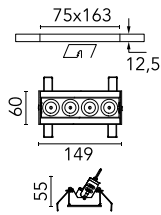

### Main specifications

<b>Number of heads</b>	1	<b>Net lumen (lm)</b>	720
<b>Lamp category</b>	LED	<b>Mountings</b>	Ceiling recessed
<b>Power (W)</b>	10.8W	<b>Environment</b>	Indoor dry location
<b>CCT (K)</b>	2700K		
<b>CRI</b>	90		

### Physical

<b>Color</b>	White/Black	<b>Length (mm)</b>	149
<b>Orientation</b>	Adjustable		
<b>Recessed depth (mm)</b>	75		
<b>Weight (kg)</b>	0.34		
<b>Tilt (°)</b>	30		