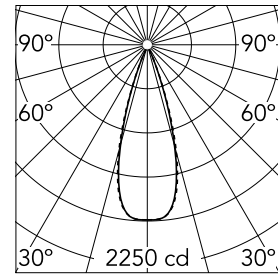

### Main specifications

<b>Number of heads</b>	1	<b>Net lumen (lm)</b>	720
<b>Lamp category</b>	LED	<b>Mountings</b>	Ceiling recessed
<b>Power (W)</b>	10.8W	<b>Environment</b>	Indoor dry location
<b>CCT (K)</b>	2700K		
<b>CRI</b>	90		

### Optical

<b>Lighting type</b>	Direct
<b>LED type</b>	Power LED
<b>Light distribution</b>	Symmetric
<b>Optical type</b>	Flood
<b>Beam angle (°)</b>	33
<b>Beam angle C90-270 (°)</b>	33

Beam Angle: 33°		
h(m)	E(lx)	D(m)
1	2250	0.60
2	563	1.19
3	250	1.79
4	141	2.39
5	90	2.99

Luminous flux luminaire  
720 lm (EXTREME CUT OFF)

### Physical

<b>Color</b>	White/Black	<b>Length (mm)</b>	149
<b>Orientation</b>	Adjustable		
<b>Recessed depth (mm)</b>	75		
<b>Weight (kg)</b>	0.34		
<b>Tilt (°)</b>	30		