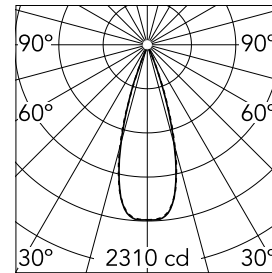

Number of heads	1	Net lumen (lm)	741
Lamp category	LED	Mountings	Ceiling recessed
Power (W)	10.8W	Environment	Indoor dry location
CCT (K)	2700K		
CRI	90		

Optical

Lighting type	Direct
LED type	Power LED
Light distribution	Symmetric
Optical type	Flood
Beam angle (°)	33
Beam angle C90-270 (°)	33

Physical

Color	Black/White	Length (mm)	149
Orientation	Adjustable		
Recessed depth (mm)	75		
Weight (kg)	0.34		
Tilt (°)	30		

Note

It requires a pre-installation frame, to be ordered separately.

Light Shadow Adjustable No Trim Dali Version 4 Spots Optic Flood