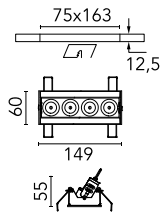

Light Shadow Adjustable No Trim Dali Version 4 Spots Optic Flood

■ □ 03.9425.14ADA - Black/White

Recessed integrated luminaire with 4 LED lighting spots. Remote power supply included (220-240V).