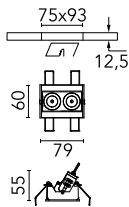

Light Shadow Adjustable No Trim Dali Version 2 Spots Optic Wide Flood

03.7357.14ADA - Black/Gold

Recessed integrated luminaire with 2 LED lighting spots. Remote power supply included (220-240V).

Main specifications

Number of heads	1	Net lumen (lm)	452
Lamp category	LED	Mountings	Ceiling recessed
Power (W)	5.4W	Environment	Indoor dry location
CCT (K)	3000K		
CRI	90		

Optical

Lighting type	Direct
LED type	Power LED
Light distribution	Symmetric
Optical type	Wide flood
Beam angle (°)	46
Beam angle C90-270 (°)	46

Beam Angle:	46°		
	h(m)	E(lx)	D(m)
	1	833	0.84
	2	208	1.69
	3	93	2.53
	4	52	3.38
	5	33	4.22

Luminous flux luminaire
452 lm (EXTREME CUT OFF)

Electrical

Frequency (Hz)	50/60	Emergency	Without
Voltage (V)	220.00	Insulation class	II
Dimmable	Yes		
Driver	Remote included		
Driver type	Dimmable DALI		
	1		

Physical

Color	Black/Gold	Length (mm)	79
Orientation	Adjustable		
Recessed depth (mm)	150		
Weight (kg)	0.25		
Tilt (°)	30		

Note

It requires a pre-installation frame, to be ordered separately.

Light Shadow Adjustable No Trim Dali Version 2 Spots Optic Wide Flood