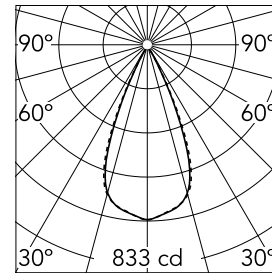

Number of heads	1	Net lumen (lm)	452
Lamp category	LED	Mountings	Ceiling recessed
Power (W)	5.4W	Environment	Indoor dry location
CCT (K)	3000K		
CRI	90		

Optical

Lighting type	Direct
LED type	Power LED
Light distribution	Symmetric
Optical type	Wide flood
Beam angle (°)	46
Beam angle C90-270 (°)	46

Physical

Color	Black/Gold	Length (mm)	79
Orientation	Adjustable		
Recessed depth (mm)	150		
Weight (kg)	0.25		
Tilt (°)	30		

Note

It requires a pre-installation frame, to be ordered separately.

Light Shadow Adjustable No Trim Dali Version 2 Spots Optic Wide Flood