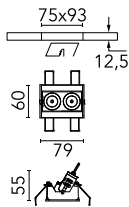

Light Shadow Adjustable No Trim Dali Version 2 Spots Optic Wide Flood

■ ■ 03.7355.14ADA - Black/Black

Recessed integrated luminaire with 2 LED lighting spots. Remote power supply included (220-240V).

Main specifications

Number of heads	1	Net lumen (lm)	464
Lamp category	LED	Mountings	Ceiling recessed
Power (W)	5.4W	Environment	Indoor dry location
CCT (K)	3000K		
CRI	90		

Optical

Lighting type	Direct
LED type	Power LED
Light distribution	Symmetric
Optical type	Wide flood
Beam angle (°)	46
Beam angle C90-270 (°)	46

Physical

Color	Black/Black	Length (mm)	79
Orientation	Adjustable		
Recessed depth (mm)	150		
Weight (kg)	0.25		
Tilt (°)	30		

Note

It requires a pre-installation frame, to be ordered separately.

Light Shadow Adjustable No Trim Dali Version 2 Spots Optic Wide Flood