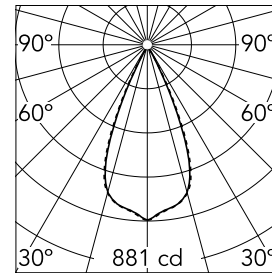

Number of heads	1	Net lumen (lm)	464
Lamp category	LED	Mountings	Ceiling recessed
Power (W)	5.4W	Environment	Indoor dry location
CCT (K)	3000K		
CRI	90		

Optical

Lighting type	Direct
LED type	Power LED
Light distribution	Symmetric
Optical type	Wide flood
Beam angle (°)	46
Beam angle C90-270 (°)	46

Physical

Color	Black/Black	Length (mm)	79
Orientation	Adjustable		
Recessed depth (mm)	150		
Weight (kg)	0.25		
Tilt (°)	30		

Note

It requires a pre-installation frame, to be ordered separately.

Light Shadow Adjustable No Trim Dali Version 2 Spots Optic Wide Flood