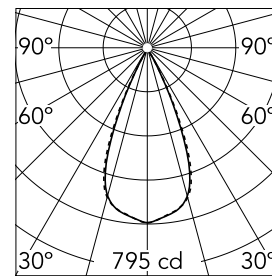

Light Shadow Adjustable No Trim Dali Version 2 Spots Optic Wide Flood

03.7353.40ADA - White/Gold

Recessed integrated luminaire with 2 LED lighting spots. Remote power supply included (220-240V).

Main specifications

Number of heads	1	Net lumen (lm)	432
Lamp category	LED	Mountings	Ceiling recessed
Power (W)	5.4W	Environment	Indoor
CCT (K)	2700K		
CRI	90		

Optical

Lighting type	Direct
LED type	Power LED
Light distribution	Symmetric
Optical type	Wide flood
Beam angle (°)	46
Beam angle C90-270 (°)	46

Physical

Color	White/Gold	Length (mm)	79
Orientation	Adjustable		
Recessed depth (mm)	150		
Weight (kg)	0.25		
Tilt (°)	30		

Note

It requires a pre-installation frame, to be ordered separately.

Light Shadow Adjustable No Trim Dali Version 2 Spots Optic Wide Flood