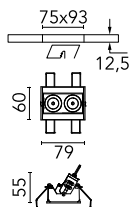

Light Shadow Adjustable No Trim Dali Version 2 Spots Optic Wide Flood

03.7353.40ADA - White/Gold

Recessed integrated luminaire with 2 LED lighting spots. Remote power supply included (220-240V).

Main specifications

Number of heads	1	Net lumen (lm)	432
Lamp category	LED	Mountings	Ceiling recessed
Power (W)	5.4W	Environment	Indoor
CCT (K)	2700K		
CRI	90		

Optical

Lighting type	Direct
LED type	Power LED
Light distribution	Symmetric
Optical type	Wide flood
Beam angle (°)	46
Beam angle C90-270 (°)	46

Physical

Color	White/Gold	Length (mm)	79
Orientation	Adjustable		
Recessed depth (mm)	150		
Weight (kg)	0.25		
Tilt (°)	30		

Note

It requires a pre-installation frame, to be ordered separately.

Light Shadow Adjustable No Trim Dali Version 2 Spots Optic Wide Flood