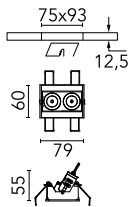

Light Shadow Adjustable No Trim Dali Version 2 Spots Optic Wide Flood

03.7353.14ADA - Black/Gold

Recessed integrated luminaire with 2 LED lighting spots. Remote power supply included (220-240V).

Main specifications

Number of heads	1	Net lumen (lm)	432
Lamp category	LED	Mountings	Ceiling recessed
Power (W)	5.4W	Environment	Indoor dry location
CCT (K)	2700K		
CRI	90		

Optical

Lighting type	Direct
LED type	Power LED
Light distribution	Symmetric
Optical type	Wide flood
Beam angle (°)	46
Beam angle C90-270 (°)	46

Physical

Color	Black/Gold	Length (mm)	79
Orientation	Adjustable		
Recessed depth (mm)	150		
Weight (kg)	0.25		
Tilt (°)	30		

Note

It requires a pre-installation frame, to be ordered separately.

Light Shadow Adjustable No Trim Dali Version 2 Spots Optic Wide Flood