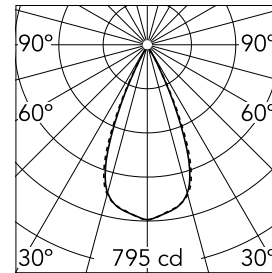

Number of heads	1	Net lumen (lm)	432
Lamp category	LED	Mountings	Ceiling recessed
Power (W)	5.4W	Environment	Indoor dry location
CCT (K)	2700K		
CRI	90		

Optical

Lighting type	Direct
LED type	Power LED
Light distribution	Symmetric
Optical type	Wide flood
Beam angle (°)	46
Beam angle C90-270 (°)	46

Physical

Color	Black/Gold	Length (mm)	79
Orientation	Adjustable		
Recessed depth (mm)	150		
Weight (kg)	0.25		
Tilt (°)	30		

Note

It requires a pre-installation frame, to be ordered separately.

Light Shadow Adjustable No Trim Dali Version 2 Spots Optic Wide Flood