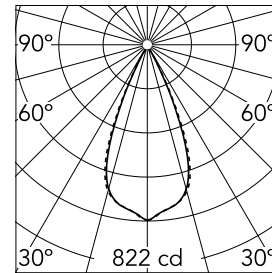

Light Shadow Adjustable No Trim Dali Version 2 Spots Optic Wide Flood

03.7350.40ADA - White/White

Recessed integrated luminaire with 2 LED lighting spots. Remote power supply included (220-240V).

Main specifications

Number of heads	1	Net lumen (lm)	441
Lamp category	LED	Mountings	Ceiling recessed
Power (W)	5.4W	Environment	Indoor
CCT (K)	2700K		
CRI	90		

Optical

Lighting type	Direct
LED type	Power LED
Light distribution	Symmetric
Optical type	Wide flood
Beam angle (°)	45
Beam angle C90-270 (°)	45

Physical

Color	White/White	Length (mm)	79
Orientation	Adjustable		
Recessed depth (mm)	150		
Weight (kg)	0.25		
Tilt (°)	30		

Note

It requires a pre-installation frame, to be ordered separately.

Light Shadow Adjustable No Trim Dali Version 2 Spots Optic Wide Flood