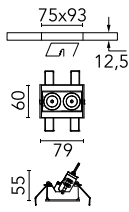

Light Shadow Adjustable No Trim Dali Version 2 Spots Optic Wide Flood

03.7350.40ADA - White/White

Recessed integrated luminaire with 2 LED lighting spots. Remote power supply included (220-240V).

Main specifications

Number of heads	1	Net lumen (lm)	441
Lamp category	LED	Mountings	Ceiling recessed
Power (W)	5.4W	Environment	Indoor
CCT (K)	2700K		
CRI	90		

Optical

Lighting type	Direct
LED type	Power LED
Light distribution	Symmetric
Optical type	Wide flood
Beam angle (°)	45
Beam angle C90-270 (°)	45

Physical

Color	White/White	Length (mm)	79
Orientation	Adjustable		
Recessed depth (mm)	150		
Weight (kg)	0.25		
Tilt (°)	30		

Note

It requires a pre-installation frame, to be ordered separately.

Light Shadow Adjustable No Trim Dali Version 2 Spots Optic Wide Flood