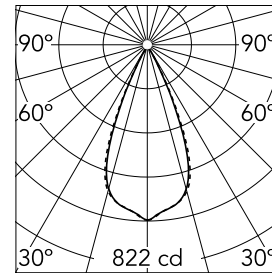

Number of heads	1	Net lumen (lm)	441
Lamp category	LED	Mountings	Ceiling recessed
Power (W)	5.4W	Environment	Indoor
CCT (K)	2700K		
CRI	90		

Optical

Lighting type	Direct
LED type	Power LED
Light distribution	Symmetric
Optical type	Wide flood
Beam angle (°)	45
Beam angle C90-270 (°)	45

Physical

Color	Black/White	Length (mm)	79
Orientation	Adjustable		
Recessed depth (mm)	150		
Weight (kg)	0.25		
Tilt (°)	30		

Note

It requires a pre-installation frame, to be ordered separately.

Light Shadow Adjustable No Trim Dali Version 2 Spots Optic Wide Flood