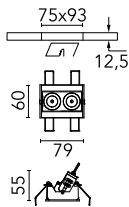

Light Shadow Adjustable No Trim Dali Version 2 Spots Optic Wide Flood

03.7350.14ADA - Black/White

Recessed integrated luminaire with 2 LED lighting spots. Remote power supply included (220-240V).

Main specifications

Number of heads	1	Net lumen (lm)	441
Lamp category	LED	Mountings	Ceiling recessed
Power (W)	5.4W	Environment	Indoor
CCT (K)	2700K		
CRI	90		

Optical

Lighting type	Direct
LED type	Power LED
Light distribution	Symmetric
Optical type	Wide flood
Beam angle (°)	45
Beam angle C90-270 (°)	45

Physical

Color	Black/White	Length (mm)	79
Orientation	Adjustable		
Recessed depth (mm)	150		
Weight (kg)	0.25		
Tilt (°)	30		

Note

It requires a pre-installation frame, to be ordered separately.

Light Shadow Adjustable No Trim Dali Version 2 Spots Optic Wide Flood