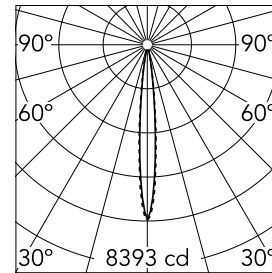

Number of heads	1	Net lumen (lm)	477
Lamp category	LED	Mountings	Ceiling recessed
Power (W)	5.4W	Environment	Indoor
CCT (K)	3000K		
CRI	90		

Optical

Lighting type	Direct
LED type	Power LED
Light distribution	Symmetric
Optical type	Spot
Beam angle (°)	10
Beam angle C90-270 (°)	10

Certification / Marking

Physical

Color	White/Chrome	Length (mm)	79
Orientation	Adjustable		
Recessed depth (mm)	150		
Weight (kg)	0.25		
Tilt (°)	30		

Note

It requires a pre-installation frame, to be ordered separately.