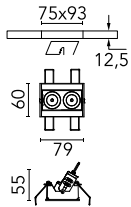

Light Shadow Adjustable No Trim Dali Version 2 Spots Optic Spot

03.8922.40ADA - White/Chrome

Recessed integrated luminaire with 2 LED lighting spots. Remote power supply included (220-240V).

Main specifications

Number of heads	1	Net lumen (lm)	477
Lamp category	LED	Mountings	Ceiling recessed
Power (W)	5.4W	Environment	Indoor
CCT (K)	3000K		
CRI	90		

Optical

Lighting type	Direct
LED type	Power LED
Light distribution	Symmetric
Optical type	Spot
Beam angle (°)	10
Beam angle C90-270 (°)	10

Certification / Marking

Physical

Color	White/Chrome	Length (mm)	79
Orientation	Adjustable		
Recessed depth (mm)	150		
Weight (kg)	0.25		
Tilt (°)	30		

Note

It requires a pre-installation frame, to be ordered separately.