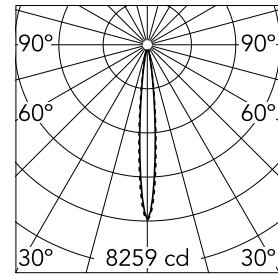

Number of heads	1	Net lumen (lm)	458
Lamp category	LED	Mountings	Ceiling recessed
Power (W)	5.4W	Environment	Indoor dry location
CCT (K)	3000K		
CRI	90		

Optical

Lighting type	Direct
LED type	Power LED
Light distribution	Symmetric
Optical type	Spot
Beam angle (°)	10
Beam angle C90-270 (°)	10

Physical

Color	White/Black	Length (mm)	79
Orientation	Adjustable		
Recessed depth (mm)	150		
Weight (kg)	0.25		
Tilt (°)	30		

Note

It requires a pre-installation frame, to be ordered separately.

Light Shadow Adjustable No Trim Dali Version 2 Spots Optic Spot