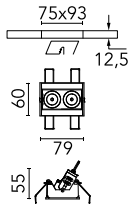

Light Shadow Adjustable No Trim Dali Version 2 Spots Optic Spot

■ 03.8921.40ADA - White/Black

Recessed integrated luminaire with 2 LED lighting spots. Remote power supply included (220-240V).

Main specifications

Number of heads	1	Net lumen (lm)	458
Lamp category	LED	Mountings	Ceiling recessed
Power (W)	5.4W	Environment	Indoor dry location
CCT (K)	3000K		
CRI	90		

Optical

Lighting type	Direct
LED type	Power LED
Light distribution	Symmetric
Optical type	Spot
Beam angle (°)	10
Beam angle C90-270 (°)	10

Physical

Color	White/Black	Length (mm)	79
Orientation	Adjustable		
Recessed depth (mm)	150		
Weight (kg)	0.25		
Tilt (°)	30		

Note

It requires a pre-installation frame, to be ordered separately.

Light Shadow Adjustable No Trim Dali Version 2 Spots Optic Spot