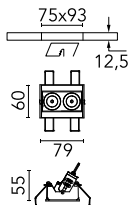

Light Shadow Adjustable No Trim Dali Version 2 Spots Optic Spot

03.8919.14ADA - Black/Gold

Recessed integrated luminaire with 2 LED lighting spots. Remote power supply included (220-240V).

Main specifications

Number of heads	1	Net lumen (lm)	444
Lamp category	LED	Mountings	Ceiling recessed
Power (W)	5.4W	Environment	Indoor dry location
CCT (K)	2700K		
CRI	90		

Optical

Lighting type	Direct
LED type	Power LED
Light distribution	Symmetric
Optical type	Spot
Beam angle (°)	10
Beam angle C90-270 (°)	10

Physical

Color	Black/Gold	Length (mm)	79
Orientation	Adjustable		
Recessed depth (mm)	150		
Weight (kg)	0.25		
Tilt (°)	30		

Note

It requires a pre-installation frame, to be ordered separately.

Light Shadow Adjustable No Trim Dali Version 2 Spots Optic Spot