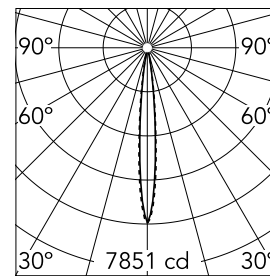

Number of heads	1	Net lumen (lm)	444
Lamp category	LED	Mountings	Ceiling recessed
Power (W)	5.4W	Environment	Indoor dry location
CCT (K)	2700K		
CRI	90		

Optical

Lighting type	Direct
LED type	Power LED
Light distribution	Symmetric
Optical type	Spot
Beam angle (°)	10
Beam angle C90-270 (°)	10

Physical

Color	Black/Gold	Length (mm)	79
Orientation	Adjustable		
Recessed depth (mm)	150		
Weight (kg)	0.25		
Tilt (°)	30		

Note

It requires a pre-installation frame, to be ordered separately.

Light Shadow Adjustable No Trim Dali Version 2 Spots Optic Spot