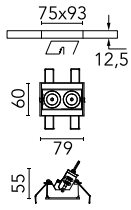

Light Shadow Adjustable No Trim Dali Version 2 Spots Optic Spot

03.8918.40ADA - White/Chrome

Recessed integrated luminaire with 2 LED lighting spots. Remote power supply included (220-240V).

Main specifications

Number of heads	1	Net lumen (lm)	455
Lamp category	LED	Mountings	Ceiling recessed
Power (W)	5.4W	Environment	Indoor
CCT (K)	2700K		
CRI	90		

Optical

Lighting type	Direct
LED type	Power LED
Light distribution	Symmetric
Optical type	Spot
Beam angle (°)	10
Beam angle C90-270 (°)	10

Physical

Color	White/Chrome	Length (mm)	79
Orientation	Adjustable		
Recessed depth (mm)	150		
Weight (kg)	0.25		
Tilt (°)	30		

Note

It requires a pre-installation frame, to be ordered separately.

Light Shadow Adjustable No Trim Dali Version 2 Spots Optic Spot