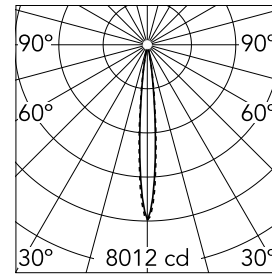

Light Shadow Adjustable No Trim Dali Version 2 Spots Optic Spot

03.8918.40ADA - White/Chrome

Recessed integrated luminaire with 2 LED lighting spots. Remote power supply included (220-240V).

Main specifications

Number of heads	1	Net lumen (lm)	455
Lamp category	LED	Mountings	Ceiling recessed
Power (W)	5.4W	Environment	Indoor
CCT (K)	2700K		
CRI	90		

Optical

Lighting type	Direct
LED type	Power LED
Light distribution	Symmetric
Optical type	Spot
Beam angle (°)	10
Beam angle C90-270 (°)	10

Physical

Color	White/Chrome	Length (mm)	79
Orientation	Adjustable		
Recessed depth (mm)	150		
Weight (kg)	0.25		
Tilt (°)	30		

Note

It requires a pre-installation frame, to be ordered separately.

Light Shadow Adjustable No Trim Dali Version 2 Spots Optic Spot