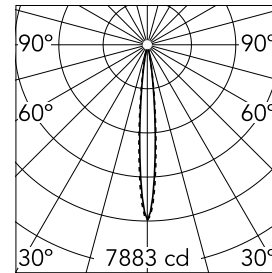

Number of heads	1	Net lumen (lm)	437
Lamp category	LED	Mountings	Ceiling recessed
Power (W)	5.4W	Environment	Indoor dry location
CCT (K)	2700K		
CRI	90		

Optical

Lighting type	Direct
LED type	Power LED
Light distribution	Symmetric
Optical type	Spot
Beam angle (°)	10
Beam angle C90-270 (°)	10

Physical

Color	Black/Black	Length (mm)	79
Orientation	Adjustable		
Recessed depth (mm)	150		
Weight (kg)	0.25		
Tilt (°)	30		

Note

It requires a pre-installation frame, to be ordered separately.

Light Shadow Adjustable No Trim Dali Version 2 Spots Optic Spot