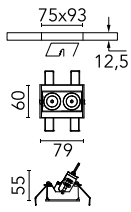

Light Shadow Adjustable No Trim Dali Version 2 Spots Optic Spot

■ ■ 03.8917.14ADA - Black/Black

Recessed integrated luminaire with 2 LED lighting spots. Remote power supply included (220-240V).

Main specifications

Number of heads	1	Net lumen (lm)	437
Lamp category	LED	Mountings	Ceiling recessed
Power (W)	5.4W	Environment	Indoor dry location
CCT (K)	2700K		
CRI	90		

Optical

Lighting type	Direct
LED type	Power LED
Light distribution	Symmetric
Optical type	Spot
Beam angle (°)	10
Beam angle C90-270 (°)	10

Physical

Color	Black/Black	Length (mm)	79
Orientation	Adjustable		
Recessed depth (mm)	150		
Weight (kg)	0.25		
Tilt (°)	30		

Note

It requires a pre-installation frame, to be ordered separately.

Light Shadow Adjustable No Trim Dali Version 2 Spots Optic Spot