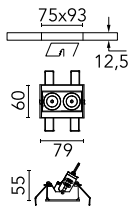

Light Shadow Adjustable No Trim Dali Version 2 Spots Optic Spot

03.8916.40ADA - White/White

Recessed integrated luminaire with 2 LED lighting spots. Remote power supply included (220-240V).