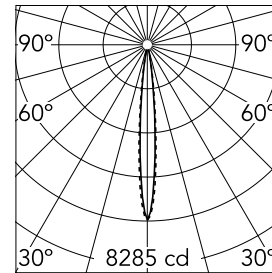

### Optical

Lighting type	Direct
LED type	Power LED
Light distribution	Symmetric
Optical type	Spot
Beam angle (°)	10
Beam angle C90-270 (°)	10

Beam Angle: 10°

h(m)	E(lx)	D(m)
1	8285	0.17
2	2071	0.35
3	921	0.52
4	518	0.70
5	331	0.87

Luminous flux luminaire  
453 lm (EXTREME CUT OFF)

### Physical

Color	White/White	Length (mm)	79
Orientation	Adjustable		
Recessed depth (mm)	150		
Weight (kg)	0.25		
Tilt (°)	30		