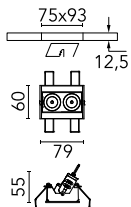

Light Shadow Adjustable No Trim Dali Version 2 Spots Optic Medium

03.9413.40ADA - White/Gold

Recessed integrated luminaire with 2 LED lighting spots. Remote power supply included (220-240V).