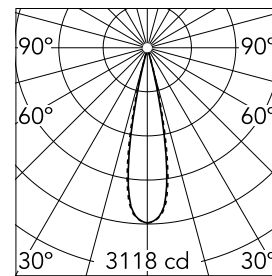

### Optical

Lighting type	Direct
LED type	Power LED
Light distribution	Symmetric
Optical type	Medium
Beam angle (°)	22
Beam angle C90-270 (°)	22

Beam Angle: 22°

h(m)	E(lx)	D(m)
1	3118	0.39
2	779	0.78
3	346	1.17
4	195	1.56
5	125	1.95

Luminous flux luminaire  
466 lm (EXTREME CUT OFF)

### Physical

Color	White/Gold	Length (mm)	79
Orientation	Adjustable		
Recessed depth (mm)	150		
Weight (kg)	0.25		
Tilt (°)	30		