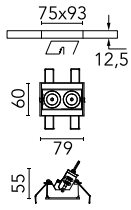

Light Shadow Adjustable No Trim Dali Version 2 Spots Optic Medium

03.9412.40ADA - White/Chrome

Recessed integrated luminaire with 2 LED lighting spots. Remote power supply included (220-240V).