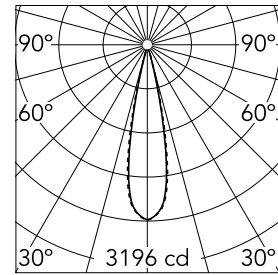

Optical

| | |
|-------------------------------|-----------|
| Lighting type | Direct |
| LED type | Power LED |
| Light distribution | Symmetric |
| Optical type | Medium |
| Beam angle (°) | 22 |
| Beam angle C90-270 (°) | 22 |

| Beam Angle: 22° | | |
|-----------------|-------|------|
| h(m) | E(lx) | D(m) |
| 1 | 3196 | 0.39 |
| 2 | 799 | 0.77 |
| 3 | 355 | 1.16 |
| 4 | 200 | 1.55 |
| 5 | 128 | 1.94 |

Luminous flux luminaire
475 lm (EXTREME CUT OFF)

Physical

| | | | |
|----------------------------|--------------|--------------------|----|
| Color | White/Chrome | Length (mm) | 79 |
| Orientation | Adjustable | | |
| Recessed depth (mm) | 150 | | |
| Weight (kg) | 0.25 | | |
| Tilt (°) | 30 | | |