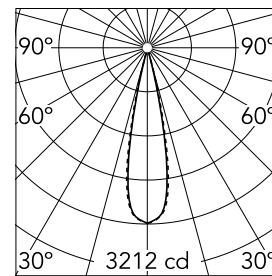

Number of heads	1	Net lumen (lm)	470
Lamp category	LED	Mountings	Ceiling recessed
Power (W)	5.4W	Environment	Indoor dry location
CCT (K)	3000K		
CRI	90		

Optical

Lighting type	Direct
LED type	Power LED
Light distribution	Symmetric
Optical type	Medium
Beam angle (°)	22
Beam angle C90-270 (°)	22

Physical

Color	Black/Black	Length (mm)	79
Orientation	Adjustable		
Recessed depth (mm)	150		
Weight (kg)	0.25		
Tilt (°)	30		

Note

It requires a pre-installation frame, to be ordered separately.

Light Shadow Adjustable No Trim Dali Version 2 Spots Optic Medium