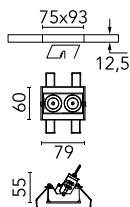

Light Shadow Adjustable No Trim Dali Version 2 Spots Optic Medium

■ ■ 03.9411.14ADA - Black/Black

Recessed integrated luminaire with 2 LED lighting spots. Remote power supply included (220-240V).

Main specifications

Number of heads	1	Net lumen (lm)	470
Lamp category	LED	Mountings	Ceiling recessed
Power (W)	5.4W	Environment	Indoor dry location
CCT (K)	3000K		
CRI	90		

Optical

Lighting type	Direct
LED type	Power LED
Light distribution	Symmetric
Optical type	Medium
Beam angle (°)	22
Beam angle C90-270 (°)	22

Physical

Color	Black/Black	Length (mm)	79
Orientation	Adjustable		
Recessed depth (mm)	150		
Weight (kg)	0.25		
Tilt (°)	30		

Note

It requires a pre-installation frame, to be ordered separately.

Light Shadow Adjustable No Trim Dali Version 2 Spots Optic Medium