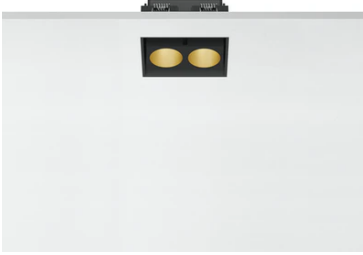

## Light Shadow Adjustable No Trim Dali Version 2 Spots Optic Medium

03.9403.14ADA - Black/Gold

Recessed integrated luminaire with 2 LED lighting spots. Remote power supply included (220-240V).

### Main specifications

<b>Number of heads</b>	1	<b>Net lumen (lm)</b>	445
<b>Lamp category</b>	LED	<b>Mountings</b>	Ceiling recessed
<b>Power (W)</b>	5.4W	<b>Environment</b>	Indoor dry location
<b>CCT (K)</b>	2700K		
<b>CRI</b>	90		

Luminous flux luminaire  
445 lm (EXTREME CUT OFF)

### Physical

<b>Color</b>	Black/Gold	<b>Length (mm)</b>	79
<b>Orientation</b>	Adjustable		
<b>Recessed depth (mm)</b>	150		
<b>Weight (kg)</b>	0.25		
<b>Tilt (°)</b>	30		