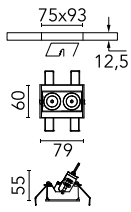

Light Shadow Adjustable No Trim Dali Version 2 Spots Optic Medium

03.9403.14ADA - Black/Gold

Recessed integrated luminaire with 2 LED lighting spots. Remote power supply included (220-240V).