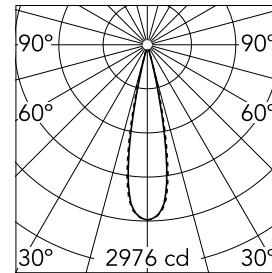

### Optical

<b>Lighting type</b>	Direct
<b>LED type</b>	Power LED
<b>Light distribution</b>	Symmetric
<b>Optical type</b>	Medium
<b>Beam angle (°)</b>	22
<b>Beam angle C90-270 (°)</b>	22

<b>Beam Angle:</b>	22°		
	<b>h(m)</b>	<b>E(lx)</b>	<b>D(m)</b>
	1	2976	0.39
	2	744	0.78
	3	331	1.17
	4	186	1.56
	5	119	1.95

Luminous flux luminaire  
445 lm (EXTREME CUT OFF)

### Physical

<b>Color</b>	Black/Gold	<b>Length (mm)</b>	79
<b>Orientation</b>	Adjustable		
<b>Recessed depth (mm)</b>	150		
<b>Weight (kg)</b>	0.25		
<b>Tilt (°)</b>	30		