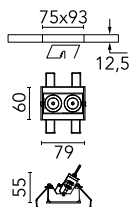

Light Shadow Adjustable No Trim Dali Version 2 Spots Optic Medium

■ 03.9401.40ADA - White/Black

Recessed integrated luminaire with 2 LED lighting spots. Remote power supply included (220-240V).

Main specifications

Number of heads	1	Net lumen (lm)	448
Lamp category	LED	Mountings	Ceiling recessed
Power (W)	5.4W	Environment	Indoor dry location
CCT (K)	2700K		
CRI	90		

Optical

Lighting type	Direct
LED type	Power LED
Light distribution	Symmetric
Optical type	Medium
Beam angle (°)	22
Beam angle C90-270 (°)	22

Physical

Color	White/Black	Length (mm)	79
Orientation	Adjustable		
Recessed depth (mm)	150		
Weight (kg)	0.25		
Tilt (°)	30		

Note

It requires a pre-installation frame, to be ordered separately.

Light Shadow Adjustable No Trim Dali Version 2 Spots Optic Medium