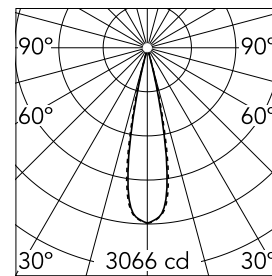

Number of heads	1	Net lumen (lm)	448
Lamp category	LED	Mountings	Ceiling recessed
Power (W)	5.4W	Environment	Indoor dry location
CCT (K)	2700K		
CRI	90		

Optical

Lighting type	Direct
LED type	Power LED
Light distribution	Symmetric
Optical type	Medium
Beam angle (°)	22
Beam angle C90-270 (°)	22

Physical

Color	White/Black	Length (mm)	79
Orientation	Adjustable		
Recessed depth (mm)	150		
Weight (kg)	0.25		
Tilt (°)	30		

Note

It requires a pre-installation frame, to be ordered separately.

Light Shadow Adjustable No Trim Dali Version 2 Spots Optic Medium