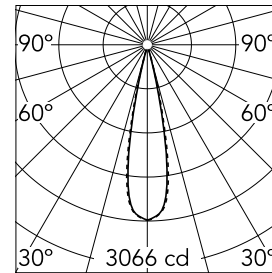

### Main specifications

<b>Number of heads</b>	1	<b>Net lumen (lm)</b>	448
<b>Lamp category</b>	LED	<b>Mountings</b>	Ceiling recessed
<b>Power (W)</b>	5.4W	<b>Environment</b>	Indoor dry location
<b>CCT (K)</b>	2700K		
<b>CRI</b>	90		

### Optical

<b>Lighting type</b>	Direct
<b>LED type</b>	Power LED
<b>Light distribution</b>	Symmetric
<b>Optical type</b>	Medium
<b>Beam angle (°)</b>	22
<b>Beam angle C90-270 (°)</b>	22

Beam Angle:	22°		
	h(m)	E(lx)	D(m)
	1	3066	0.39
	2	767	0.78
	3	341	1.17
	4	192	1.56
	5	123	1.95

Luminous flux luminaire  
448 lm (EXTREME CUT OFF)

### Physical

<b>Color</b>	Black/Black	<b>Length (mm)</b>	79
<b>Orientation</b>	Adjustable		
<b>Recessed depth (mm)</b>	150		
<b>Weight (kg)</b>	0.25		
<b>Tilt (°)</b>	30		