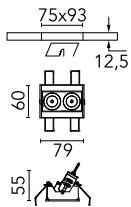

### Main specifications

<b>Number of heads</b>	1	<b>Net lumen (lm)</b>	448
<b>Lamp category</b>	LED	<b>Mountings</b>	Ceiling recessed
<b>Power (W)</b>	5.4W	<b>Environment</b>	Indoor dry location
<b>CCT (K)</b>	2700K		
<b>CRI</b>	90		

### Optical

<b>Lighting type</b>	Direct
<b>LED type</b>	Power LED
<b>Light distribution</b>	Symmetric
<b>Optical type</b>	Medium
<b>Beam angle (°)</b>	22
<b>Beam angle C90-270 (°)</b>	22

Beam Angle:	22°		
	h(m)	E(lx)	D(m)
	1	3066	0.39
	2	767	0.78
	3	341	1.17
	4	192	1.56
	5	123	1.95

### Physical

<b>Color</b>	Black/Black	<b>Length (mm)</b>	79
<b>Orientation</b>	Adjustable		
<b>Recessed depth (mm)</b>	150		
<b>Weight (kg)</b>	0.25		
<b>Tilt (°)</b>	30		