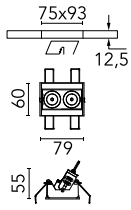

Light Shadow Adjustable No Trim Dali Version 2 Spots Optic Flood

03.9417.14ADA - Black/Chrome

Recessed integrated luminaire with 2 LED lighting spots. Remote power supply included (220-240V).

Main specifications

Number of heads	1	Net lumen (lm)	475
Lamp category	LED	Mountings	Ceiling recessed
Power (W)	5.4W	Environment	Indoor
CCT (K)	3000K		
CRI	90		

Optical

Lighting type	Direct
LED type	Power LED
Light distribution	Symmetric
Optical type	Flood
Beam angle (°)	33
Beam angle C90-270 (°)	33

Physical

Color	Black/Chrome	Length (mm)	79
Orientation	Adjustable		
Recessed depth (mm)	150		
Weight (kg)	0.25		
Tilt (°)	30		

Note

It requires a pre-installation frame, to be ordered separately.

Light Shadow Adjustable No Trim Dali Version 2 Spots Optic Flood