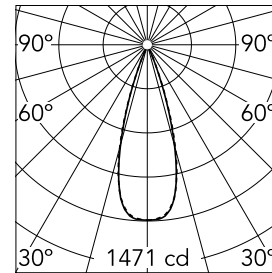

Number of heads	1	Net lumen (lm)	475
Lamp category	LED	Mountings	Ceiling recessed
Power (W)	5.4W	Environment	Indoor
CCT (K)	3000K		
CRI	90		

Optical

Lighting type	Direct
LED type	Power LED
Light distribution	Symmetric
Optical type	Flood
Beam angle (°)	33
Beam angle C90-270 (°)	33

Physical

Color	Black/Chrome	Length (mm)	79
Orientation	Adjustable		
Recessed depth (mm)	150		
Weight (kg)	0.25		
Tilt (°)	30		

Note

It requires a pre-installation frame, to be ordered separately.

Light Shadow Adjustable No Trim Dali Version 2 Spots Optic Flood