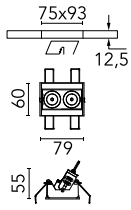

### Main specifications

<b>Number of heads</b>	1	<b>Net lumen (lm)</b>	468
<b>Lamp category</b>	LED	<b>Mountings</b>	Ceiling recessed
<b>Power (W)</b>	5.4W	<b>Environment</b>	Indoor dry location
<b>CCT (K)</b>	3000K		
<b>CRI</b>	90		

### Physical

<b>Color</b>	White/White	<b>Length (mm)</b>	79
<b>Orientation</b>	Adjustable		
<b>Recessed depth (mm)</b>	150		
<b>Weight (kg)</b>	0.25		
<b>Tilt (°)</b>	30		