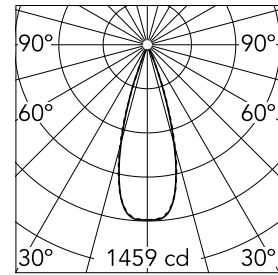

### Main specifications

<b>Number of heads</b>	1	<b>Net lumen (lm)</b>	468
<b>Lamp category</b>	LED	<b>Mountings</b>	Ceiling recessed
<b>Power (W)</b>	5.4W	<b>Environment</b>	Indoor dry location
<b>CCT (K)</b>	3000K		
<b>CRI</b>	90		

### Optical

<b>Lighting type</b>	Direct
<b>LED type</b>	Power LED
<b>Light distribution</b>	Symmetric
<b>Optical type</b>	Flood
<b>Beam angle (°)</b>	33
<b>Beam angle C90-270 (°)</b>	33

Beam Angle:	33°		
	h(m)	E(lx)	D(m)
	1	1459	0.59
	2	365	1.18
	3	162	1.78
	4	91	2.37
	5	58	2.96

Luminous flux luminaire  
468 lm (EXTREME CUT OFF)

### Physical

<b>Color</b>	White/White	<b>Length (mm)</b>	79
<b>Orientation</b>	Adjustable		
<b>Recessed depth (mm)</b>	150		
<b>Weight (kg)</b>	0.25		
<b>Tilt (°)</b>	30		