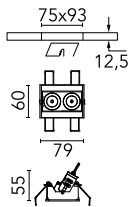

Light Shadow Adjustable No Trim Dali Version 2 Spots Optic Flood

■ 03.9415.14ADA - Black/White

Recessed integrated luminaire with 2 LED lighting spots. Remote power supply included (220-240V).

Main specifications

Number of heads	1	Net lumen (lm)	468
Lamp category	LED	Mountings	Ceiling recessed
Power (W)	5.4W	Environment	Indoor dry location
CCT (K)	3000K		
CRI	90		

Optical

Lighting type	Direct
LED type	Power LED
Light distribution	Symmetric
Optical type	Flood
Beam angle (°)	33
Beam angle C90-270 (°)	33

Physical

Color	Black/White	Length (mm)	79
Orientation	Adjustable		
Recessed depth (mm)	150		
Weight (kg)	0.25		
Tilt (°)	30		

Note

It requires a pre-installation frame, to be ordered separately.

Light Shadow Adjustable No Trim Dali Version 2 Spots Optic Flood