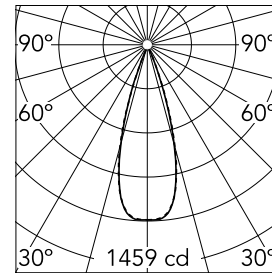

Number of heads	1	Net lumen (lm)	468
Lamp category	LED	Mountings	Ceiling recessed
Power (W)	5.4W	Environment	Indoor dry location
CCT (K)	3000K		
CRI	90		

Optical

Lighting type	Direct
LED type	Power LED
Light distribution	Symmetric
Optical type	Flood
Beam angle (°)	33
Beam angle C90-270 (°)	33

Physical

Color	Black/White	Length (mm)	79
Orientation	Adjustable		
Recessed depth (mm)	150		
Weight (kg)	0.25		
Tilt (°)	30		

Note

It requires a pre-installation frame, to be ordered separately.

Light Shadow Adjustable No Trim Dali Version 2 Spots Optic Flood