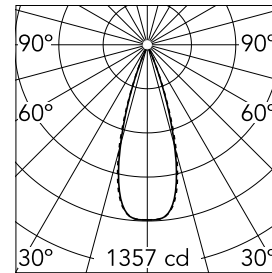

Light Shadow Adjustable No Trim Dali Version 2 Spots Optic Flood

■ 03.9406.40ADA - White/Black

Recessed integrated luminaire with 2 LED lighting spots. Remote power supply included (220-240V).

Main specifications

Number of heads	1	Net lumen (lm)	434
Lamp category	LED	Mountings	Ceiling recessed
Power (W)	5.4W	Environment	Indoor dry location
CCT (K)	2700K		
CRI	90		

Optical

Lighting type	Direct
LED type	Power LED
Light distribution	Symmetric
Optical type	Flood
Beam angle (°)	33
Beam angle C90-270 (°)	33

Physical

Color	White/Black	Length (mm)	79
Orientation	Adjustable		
Recessed depth (mm)	150		
Weight (kg)	0.25		
Tilt (°)	30		

Note

It requires a pre-installation frame, to be ordered separately.

Light Shadow Adjustable No Trim Dali Version 2 Spots Optic Flood