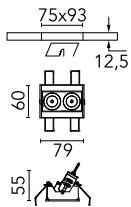

Light Shadow Adjustable No Trim Dali Version 2 Spots Optic Flood

■ 03.9406.40ADA - White/Black

Recessed integrated luminaire with 2 LED lighting spots. Remote power supply included (220-240V).

Main specifications

Number of heads	1	Net lumen (lm)	434
Lamp category	LED	Mountings	Ceiling recessed
Power (W)	5.4W	Environment	Indoor dry location
CCT (K)	2700K		
CRI	90		

Optical

Lighting type	Direct
LED type	Power LED
Light distribution	Symmetric
Optical type	Flood
Beam angle (°)	33
Beam angle C90-270 (°)	33

Physical

Color	White/Black	Length (mm)	79
Orientation	Adjustable		
Recessed depth (mm)	150		
Weight (kg)	0.25		
Tilt (°)	30		

Note

It requires a pre-installation frame, to be ordered separately.

Light Shadow Adjustable No Trim Dali Version 2 Spots Optic Flood