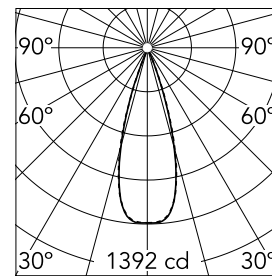

### Optical

Lighting type	Direct
LED type	Power LED
Light distribution	Symmetric
Optical type	Flood
Beam angle (°)	33
Beam angle C90-270 (°)	33

Beam Angle: 33°

h(m)	E(lx)	D(m)
1	1392	0.59
2	348	1.18
3	155	1.78
4	87	2.37
5	56	2.96

Luminous flux luminaire  
447 lm (EXTREME CUT OFF)

### Physical

Color	Black/White	Length (mm)	79
Orientation	Adjustable		
Recessed depth (mm)	150		
Weight (kg)	0.25		
Tilt (°)	30		