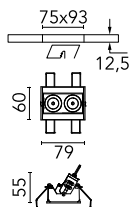

Light Shadow Adjustable No Trim Dali Version 2 Spots Optic Flood

■ □ 03.9405.14ADA - Black/White

Recessed integrated luminaire with 2 LED lighting spots. Remote power supply included (220-240V).