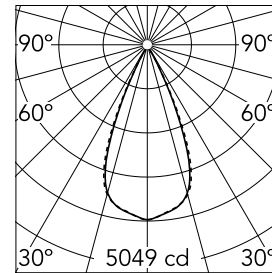

Number of heads	1	Net lumen (lm)	2742
Lamp category	LED	Mountings	Ceiling recessed
Power (W)	32.4W	Environment	Indoor dry location
CCT (K)	3000K		
CRI	90		

Optical

Lighting type	Direct
LED type	Power LED
Light distribution	Symmetric
Optical type	Wide flood
Beam angle (°)	46
Beam angle C90-270 (°)	46

Physical

Color	White/Gold	Length (mm)	429
Orientation	Adjustable		
Recessed depth (mm)	75		
Weight (kg)	0.66		
Tilt (°)	30		

Note

It requires a pre-installation frame, to be ordered separately.

Light Shadow Adjustable No Trim Dali Version 12 Spots Optic Wide Flood