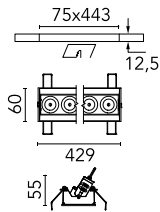

Light Shadow Adjustable No Trim Dali Version 12 Spots Optic Wide Flood

03.7381.40ADA - White/Gold

Recessed integrated luminaire with 12 LED lighting spots. Remote power supply included (220-240V).