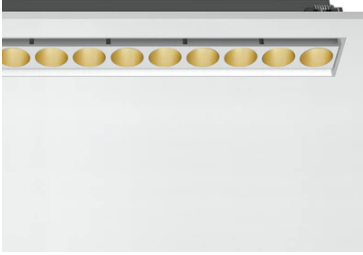

Light Shadow Adjustable No Trim Dali Version 12 Spots Optic Wide Flood

03.7381.40ADA - White/Gold

Recessed integrated luminaire with 12 LED lighting spots. Remote power supply included (220-240V).

Main specifications

Number of heads	1	Net lumen (lm)	2742
Lamp category	LED	Mountings	Ceiling recessed
Power (W)	32.4W	Environment	Indoor dry location
CCT (K)	3000K		
CRI	90		

Optical

Lighting type	Direct
LED type	Power LED
Light distribution	Symmetric
Optical type	Wide flood
Beam angle (°)	46
Beam angle C90-270 (°)	46

Beam Angle:	46°		
	h(m)	E(lx)	D(m)
	1	5049	0.84
	2	1262	1.69
	3	561	2.53
	4	316	3.38
	5	202	4.22

Luminous flux luminaire
2742 lm (EXTREME CUT OFF)

Electrical

Frequency (Hz)	50/60	Emergency	Without
Voltage (V)	220.00	Insulation class	II
Dimmable	Yes		
Driver	Remote included		
Driver type	Dimmable DALI		
	1		

Physical

Color	White/Gold	Length (mm)	429
Orientation	Adjustable		
Recessed depth (mm)	75		
Weight (kg)	0.66		
Tilt (°)	30		

Note

It requires a pre-installation frame, to be ordered separately.

Light Shadow Adjustable No Trim Dali Version 12 Spots Optic Wide Flood