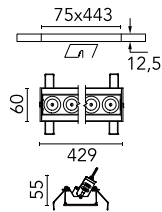

Light Shadow Adjustable No Trim Dali Version 12 Spots Optic Wide Flood

03.7377.40ADA - White/Gold

Recessed integrated luminaire with 12 LED lighting spots. Remote power supply included (220-240V).

Main specifications

Number of heads	1	Net lumen (lm)	2597
Lamp category	LED	Mountings	Ceiling recessed
Power (W)	32.4W	Environment	Indoor dry location
CCT (K)	2700K		
CRI	90		

Optical

Lighting type	Direct
LED type	Power LED
Light distribution	Symmetric
Optical type	Wide flood
Beam angle (°)	46
Beam angle C90-270 (°)	46

Beam Angle:	46°		
	h(m)	E(lx)	D(m)
	1	4784	0.84
	2	1196	1.69
	3	532	2.53
	4	299	3.38
	5	191	4.22

Luminous flux luminaire
2597 lm (EXTREME CUT OFF)

Electrical

Frequency (Hz)	50/60	Emergency	Without
Voltage (V)	220.00	Insulation class	II
Dimmable	Yes		
Driver	Remote included		
Driver type	Dimmable DALI		
	1		

Physical

Color	White/Gold	Length (mm)	429
Orientation	Adjustable		
Recessed depth (mm)	75		
Weight (kg)	0.66		
Tilt (°)	30		

Note

It requires a pre-installation frame, to be ordered separately.