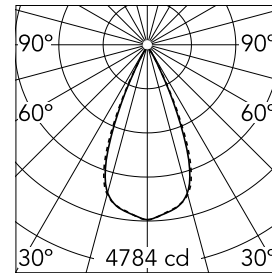

### Main specifications

<b>Number of heads</b>	1	<b>Net lumen (lm)</b>	2597
<b>Lamp category</b>	LED	<b>Mountings</b>	Ceiling recessed
<b>Power (W)</b>	32.4W	<b>Environment</b>	Indoor dry location
<b>CCT (K)</b>	2700K		
<b>CRI</b>	90		

### Optical

<b>Lighting type</b>	Direct
<b>LED type</b>	Power LED
<b>Light distribution</b>	Symmetric
<b>Optical type</b>	Wide flood
<b>Beam angle (°)</b>	46
<b>Beam angle C90-270 (°)</b>	46

<b>Beam Angle:</b>	46°		
	<b>h(m)</b>	<b>E(lx)</b>	<b>D(m)</b>
	1	4784	0.84
	2	1196	1.69
	3	532	2.53
	4	299	3.38
	5	191	4.22

Luminous flux luminaire  
2597 lm (EXTREME CUT OFF)

### Physical

<b>Color</b>	White/Gold	<b>Length (mm)</b>	429
<b>Orientation</b>	Adjustable		
<b>Recessed depth (mm)</b>	75		
<b>Weight (kg)</b>	0.66		
<b>Tilt (°)</b>	30		