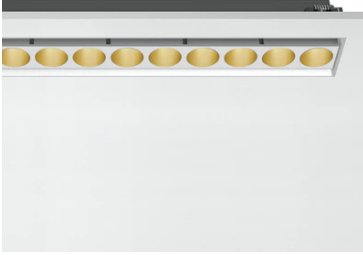

## Light Shadow Adjustable No Trim Dali Version 12 Spots Optic Wide Flood

03.7377.40ADA - White/Gold

Recessed integrated luminaire with 12 LED lighting spots. Remote power supply included (220-240V).

### Main specifications

<b>Number of heads</b>	1	<b>Net lumen (lm)</b>	2597
<b>Lamp category</b>	LED	<b>Mountings</b>	Ceiling recessed
<b>Power (W)</b>	32.4W	<b>Environment</b>	Indoor dry location
<b>CCT (K)</b>	2700K		
<b>CRI</b>	90		

### Optical

<b>Lighting type</b>	Direct
<b>LED type</b>	Power LED
<b>Light distribution</b>	Symmetric
<b>Optical type</b>	Wide flood
<b>Beam angle (°)</b>	46
<b>Beam angle C90-270 (°)</b>	46

<b>Beam Angle:</b>	46°		
	<b>h(m)</b>	<b>E(lx)</b>	<b>D(m)</b>
	1	4784	0.84
	2	1196	1.69
	3	532	2.53
	4	299	3.38
	5	191	4.22

### Physical

<b>Color</b>	White/Gold	<b>Length (mm)</b>	429
<b>Orientation</b>	Adjustable		
<b>Recessed depth (mm)</b>	75		
<b>Weight (kg)</b>	0.66		
<b>Tilt (°)</b>	30		